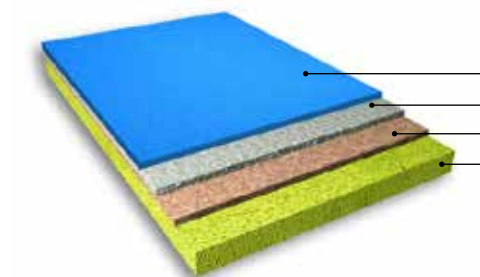

**PARIS**  
7500 x 3500 x 1500

**BERLIN**  
8200 x 3500 x 1500

VÄLJ FÄRG:

Tropical blue

Atlantic blue

Grey rock

Sand rock

COMPOSITE TECHNOLOGY

1. Colour Aqua-Gard with upper protective layer
2. Layer of vinylester resin
3. Reinforcement of fibreglass (laminated glass)
4. Thermal insulation (hardened PUR foam)

LUXE POOLS, GARDA

LUXE POOLS, GARDA